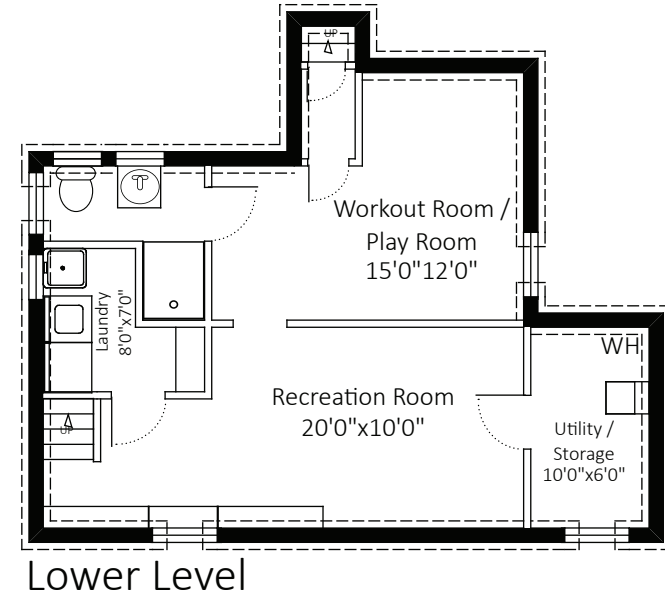

COMPASS

ALLISON ZIEFERT
REAL ESTATE GROUP

15 Harvard Avenue | Maplewood
4 Bedrooms | 2 Bathrooms

- Window
- Door
- Interior Wall
- Thick/Exterior Wall